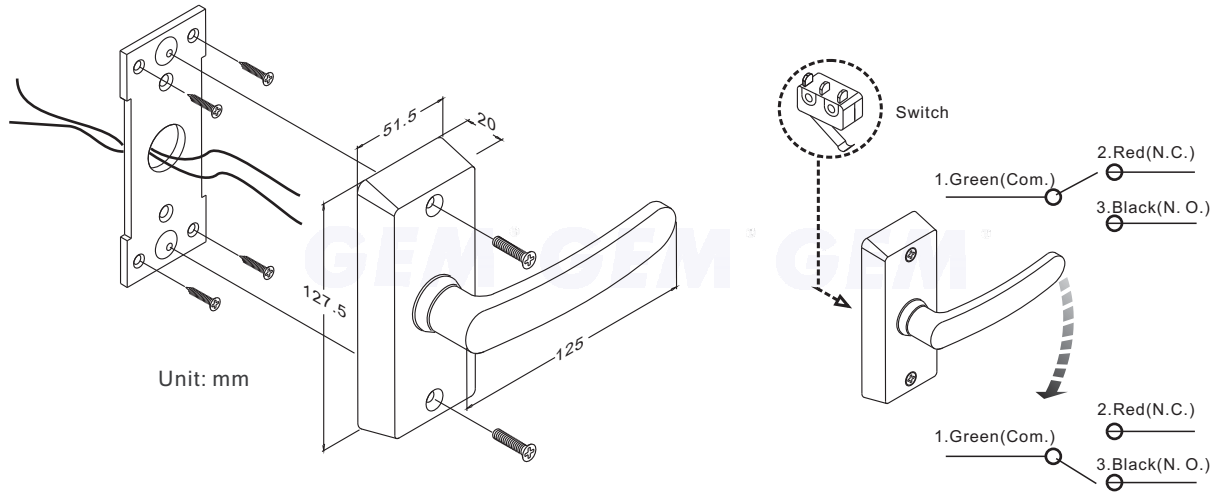

LHS-50 Switched Lever Handle

Before installation make sure door is "Left Hand" or "Right Hand".

Copyright Gianni Industries, Inc. All Rights Reserved.
P-MU-LHS50 Ver. B Publish:2004.12.23

LHS-50 Switched Lever Handle

Before installation make sure door is "Left Hand" or "Right Hand".

Copyright Gianni Industries, Inc. All Rights Reserved.
P-MU-LHS50 Ver. B Publish:2004.12.23